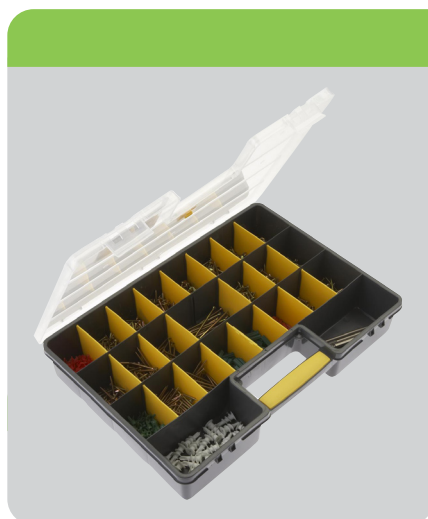

## Fastener Kits >>

The fastener kit is convenient, easy to carry & allows you to have your most commonly used fasteners on hand in one handy location. The fastener kit is refillable and is compartmentalised to hold a great selection of over 1000 quality fasteners.

### Features

- » Selection of over 1000 quality fasteners
- » 25 refillable compartments for easy access
- » Versatile case with removable sections
- » Compartments can be easily increased in size
- » Clear robust lockable lid, locks all compartments in place & stops contents mixing
- » Designed for organising small components such as hardware etc

## Selection Data

Cat. No.	Description	Compartments	Dimensions	Qty
SSK1000	1000 piece fastener kit	25	460mm x 320mm x 75mm	1
SSKCASELG	Robust carry case	26	460mm x 320mm x 75mm	1